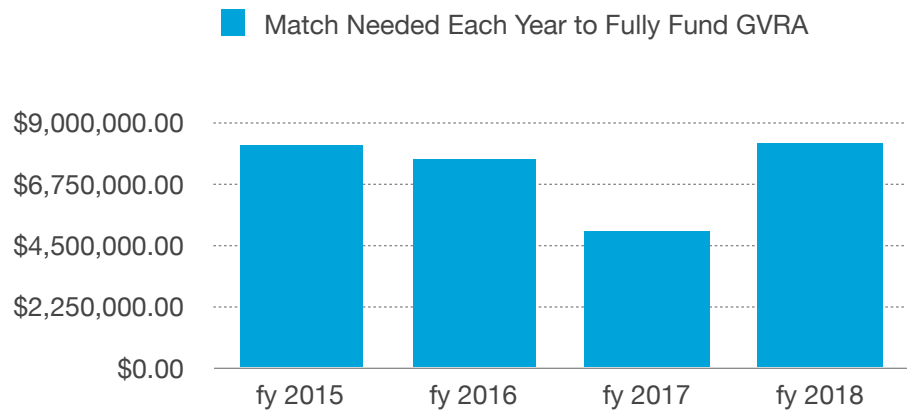

251 S.L. White Road
LaGrange, GA 30241
Phone: 706-845-7834

STATEWIDE
13 COMMUNITY
REHABILITATION
PROVIDERS

ECONOMIC
PROVIDING LOCAL
BUSINESSES WITH
SKILLED WORKERS

VISION
BRIGHT FUTURE FOR
CITIZENS WITH
DISABILITIES

Member Organizations

- Bobby Dodd Institute
- Center for the Visually Impaired
- Creative Enterprises
- East Georgia Easter Seals Rehabilitation Center
- Goodwill Industries of Southern Rivers
- Goodwill of North Georgia
- Goodwill Industries of Middle Georgia/CSRA
- Goodwill Industries of Coastal Empire
- Houston County Association for Exceptional Children
- Middle Georgia Easter Seals Society
- New Ventures
- Nobis Works
- Rehabilitation Industries of North Georgia

GATES requests an additional **$1,000,000** in state funds for the Vocational Rehabilitation Division to match 1:4 federal 110 dollars for an estimated total of $5 million to serve 1,400 people across Georgia to receive community training, employment and supports.

We are closer to fully funding GVRA. This graph shows the progress made in funding the Vocational Rehabilitation Division over the past three years. Along with the $900,000 invested by the legislature in FY2016, and $500,000 in FY 2018, GVRA has created partnerships with other state agencies to offer matching funds. **However, with the redirection of RWS $1,600,000 we lose that money for potential federal 110 match.**

- Every person we put to work **returns $16 back to their local communities.**
- We turn tax consumers into **independent taxpayers.**
- These additional funds will **serve about 1,400 Georgians with disabilities** in need of training and supports toward full employment.
- These funds will further move the agency toward full funding to draw down the available federal matching funds.

GATES is a statewide organization representing community rehabilitation providers (CRPs) that serve people with disabilities and others with barriers to employment.

Submitted by Dawn A. Randolph (678-764-4502)

Supported by GATES members and Others